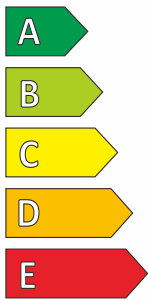

POWERTRAC

CITYMARCH

205/60R16 92 V

ENERG

POWERTRAC

1P0800H1

205/60R16 92 V

C1